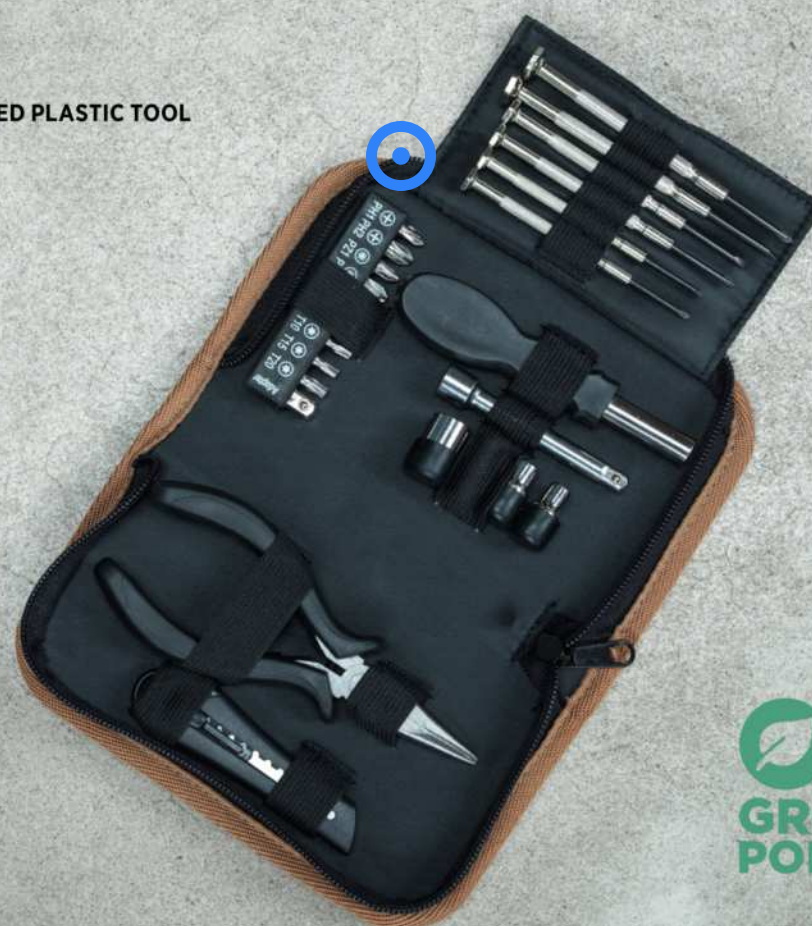

104578 | RIVET 19-PIECE BAMBOO/RECYCLED PLASTIC
TOOL SET | 0 kg CO₂e

104579 | SPIKE 24-PIECE RCS RECYCLED PLASTIC TOOL
SET WITH CORK POUCH | 0 kg CO₂e

NEW