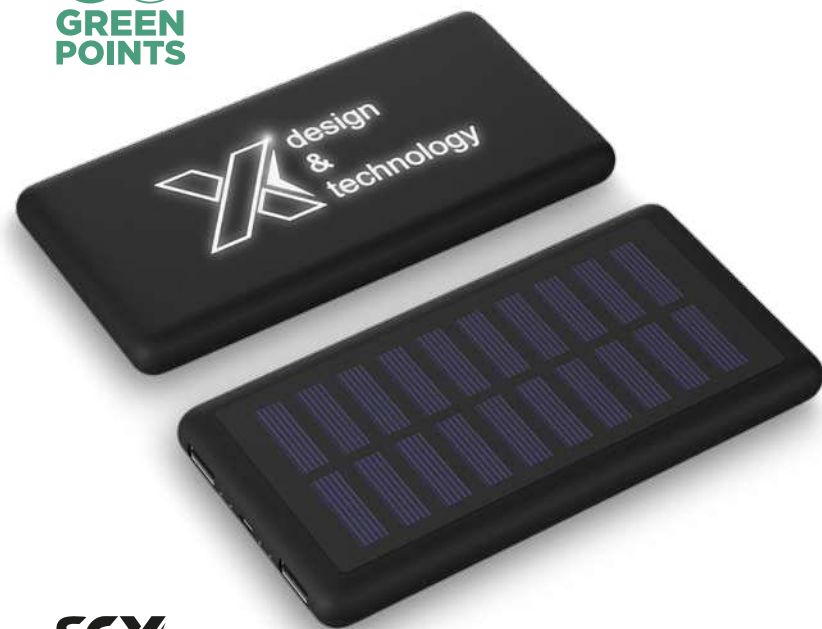

SCX
design

1PX021 | SCX.DESIGN P30 8000 MAH LIGHT-UP SOLAR
POWER BANK | ABS Plastic | 15.3 x 7.7 x 1.4 cm | 2.954 kg CO₂e