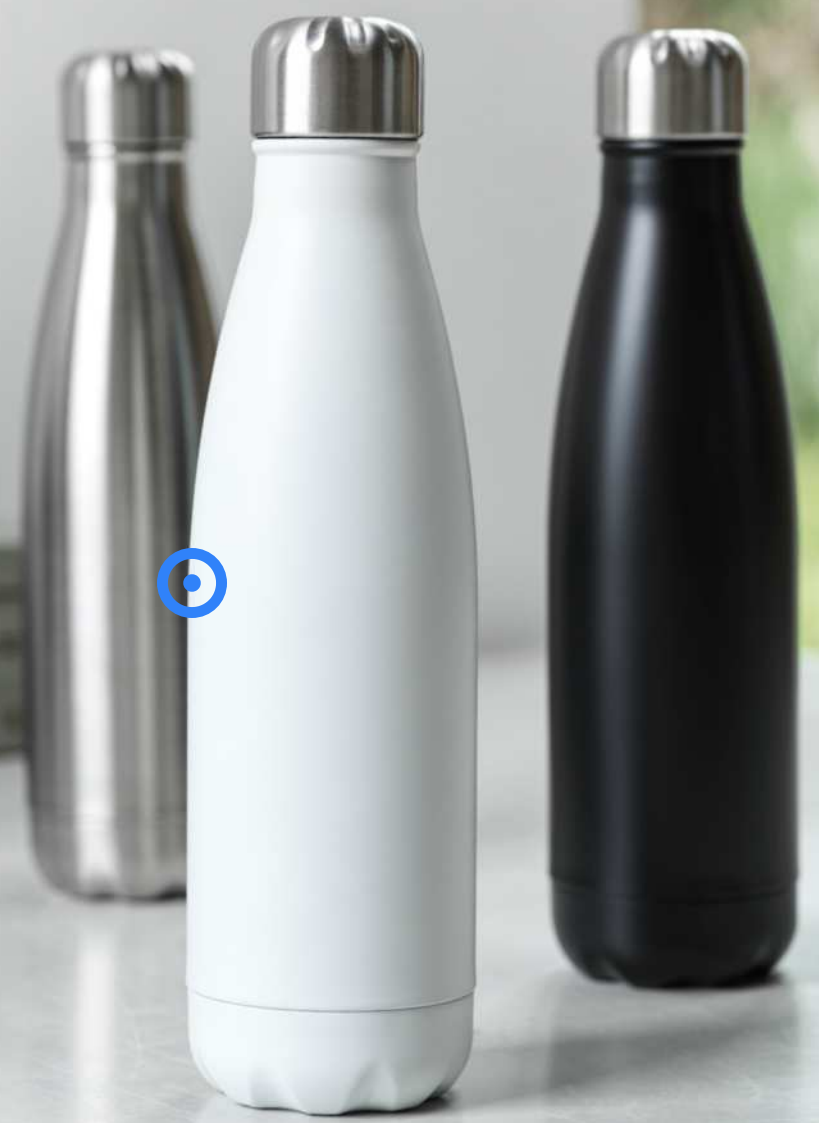

100739 | OREGON 770 ML RCS CERTIFIED RECYCLED ALUMINIUM WATER BOTTLE WITH CARABINER | Recycled Aluminium | Ø 7.3 x 25 cm | 0.92 kg CO₂e
○●●●

RECYCLED CLASSICS

54
GREEN POINTS

NEW

54
GREEN POINTS

100736 | VASA 500 ML RCS CERTIFIED RECYCLED STAINLESS STEEL COPPER VACUUM INSULATED BOTTLE | Recycled stainless steel - PP Plastic | Ø 7.05 x 26.4 cm | 1.45 kg CO₂e
○●●●●