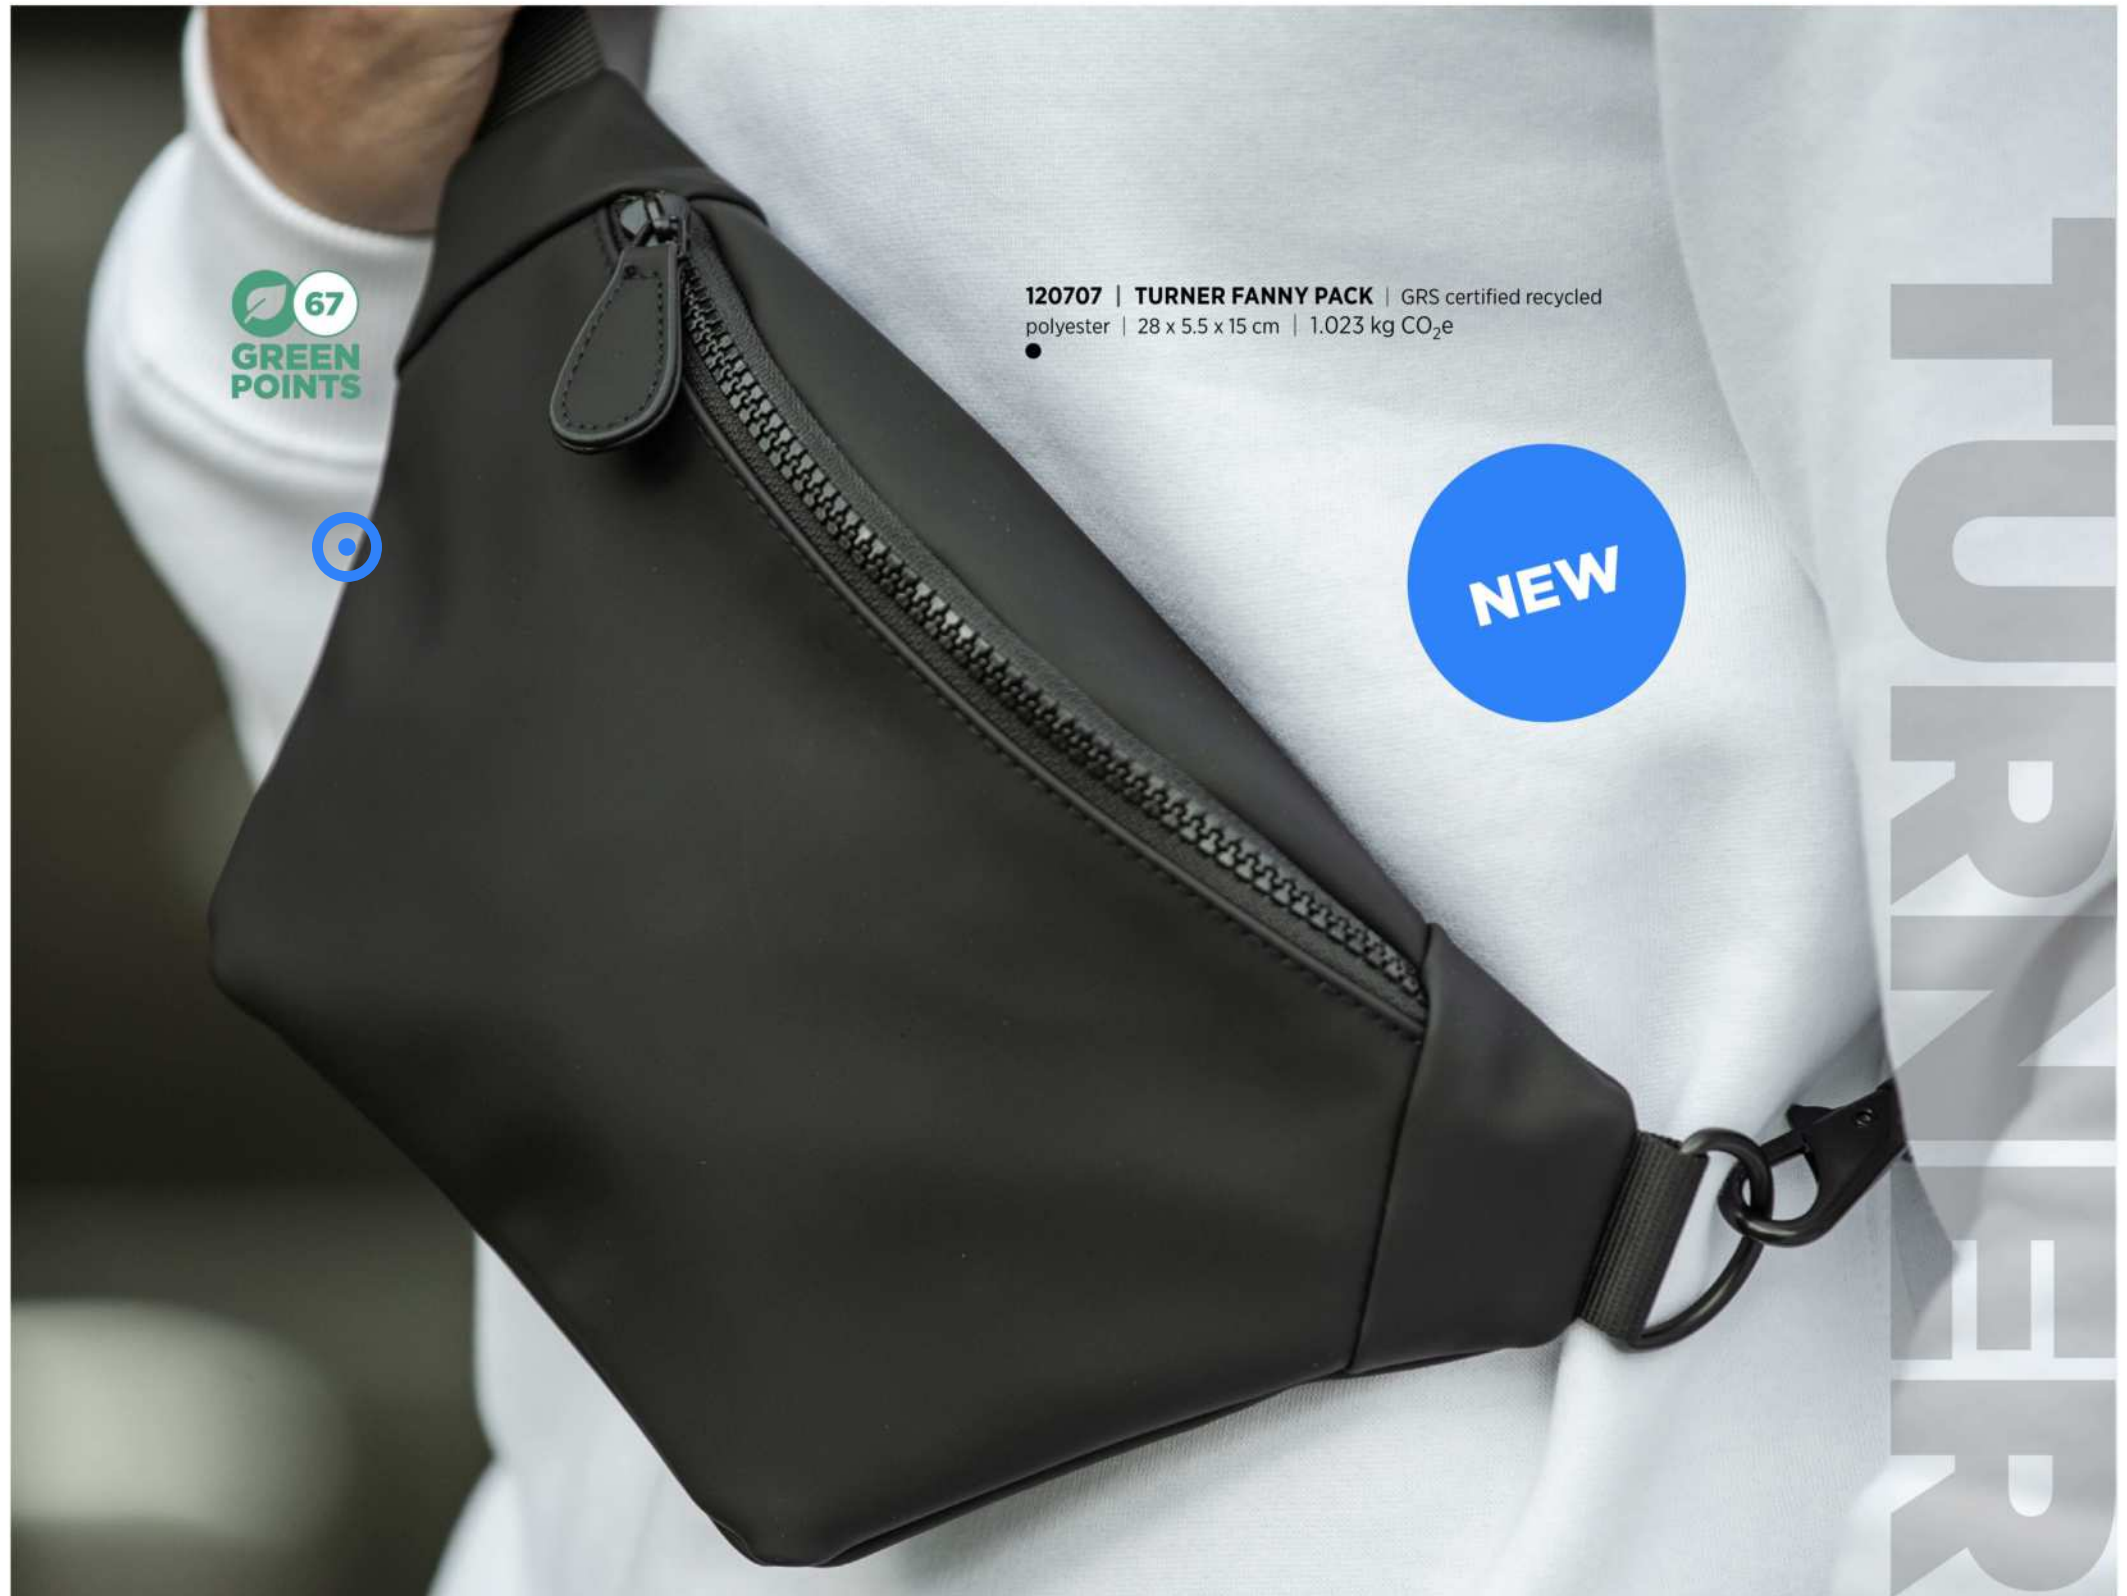

60
GREEN
POINTS

NEW

120708 | **TURNER ORGANIZER**
CLUTCH | 25 x 18 cm | 0.877 kg CO₂e

67
GREEN
POINTS

120707 | **TURNER FANNY PACK** | GRS certified recycled polyester | 28 x 5.5 x 15 cm | 1.023 kg CO₂e

NEW