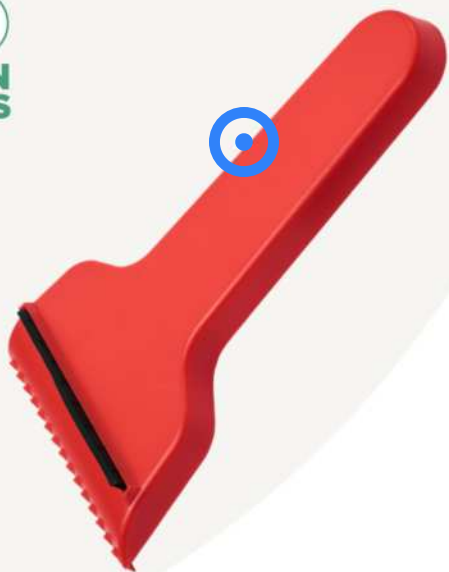

52
GREEN
POINTS

210195 | MAXIMILIAN HOUSE-SHAPED RECYCLED UTILITY KEY KEYCHAIN | Recycled HIPS Plastic | 6.2 x 5.8 x 1.3 cm | 0.005 kg CO₂e

52
GREEN
POINTS

210196 | SHIVER T-SHAPED RECYCLED ICE SCRAPER | Recycled HIPS Plastic | 16.9 x 9.5 x 1.7 cm | 0.03 kg CO₂e